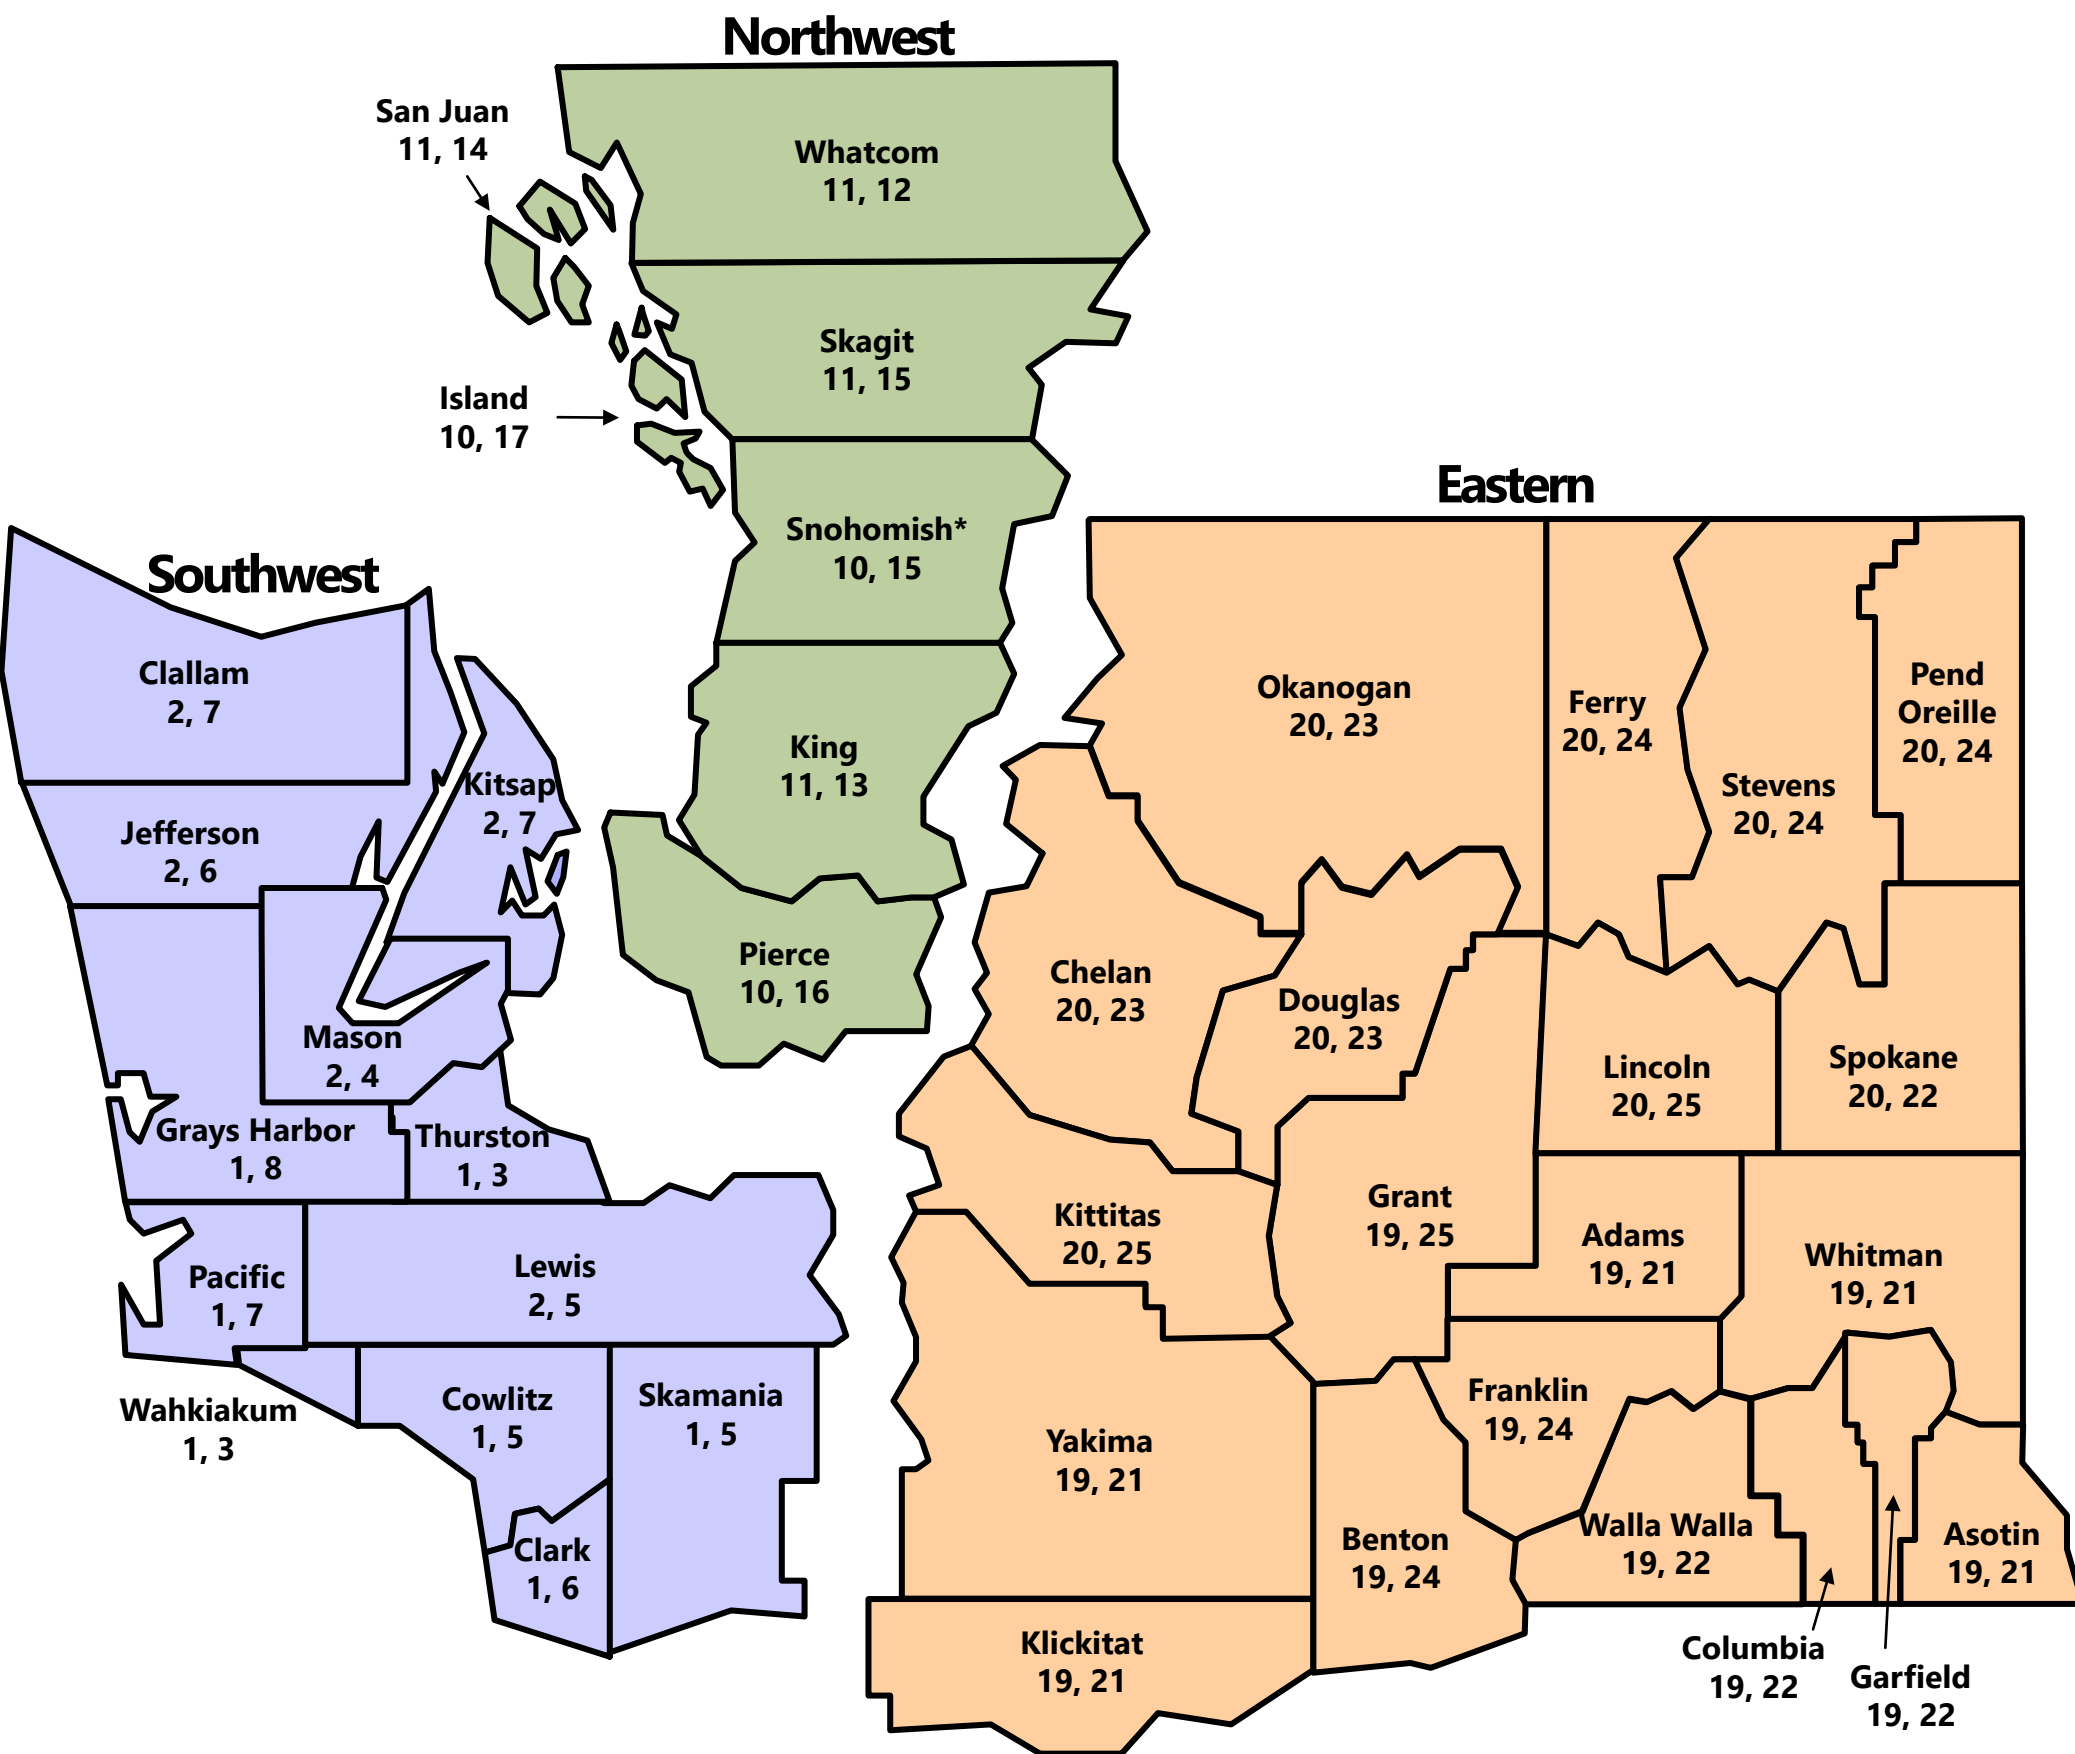

Regional Offices

Planning and Engineering Assignments

SWRO			NWRO			ERO		
Planning Staff			Planning Staff			Planning Staff		
1	Meredith Jones	564-233-1394	10	Jennifer Kropack & Crystal Nuno	253-395-6769	19	Jamie Clark	509-329-2137
2	Benjamin Majors	564-669-0855	11	Krista Chavez	253-395-6771	20	Brenda Smits	509-329-2122
Engineering Staff			Engineering Staff			Engineering Staff		
3	Candida Granillo-Dodds	564-669-3170	12	Laura McLaughlin, PE	253-395-6761	21	Andy Cervantes, PE	509-329-2120
4	Vacant	360-236-3030	13	Brietta Carter, PE	253-395-6770	22	Nick Fitzgerald, PE	509-329-2213
5	Phyo Kyaw	564-669-3849	14	Raquel Callans, PE	253-395-6778	23	Sheri Miller, PE	509-329-2123
6	R. Scott Pollock, PE	564-669-0854	15	PJ Wilkerson	253-395-6766	24	Nathan Ikehara, PE	509-329-2124
7	Vacant	360-236-3030	16	Carol Stuckey, PE	253-395-6763	25	Russell Mau, PE	509-329-2116
8	Vacant	360-236-3030	17	Alexis Medina	253-395-6764			