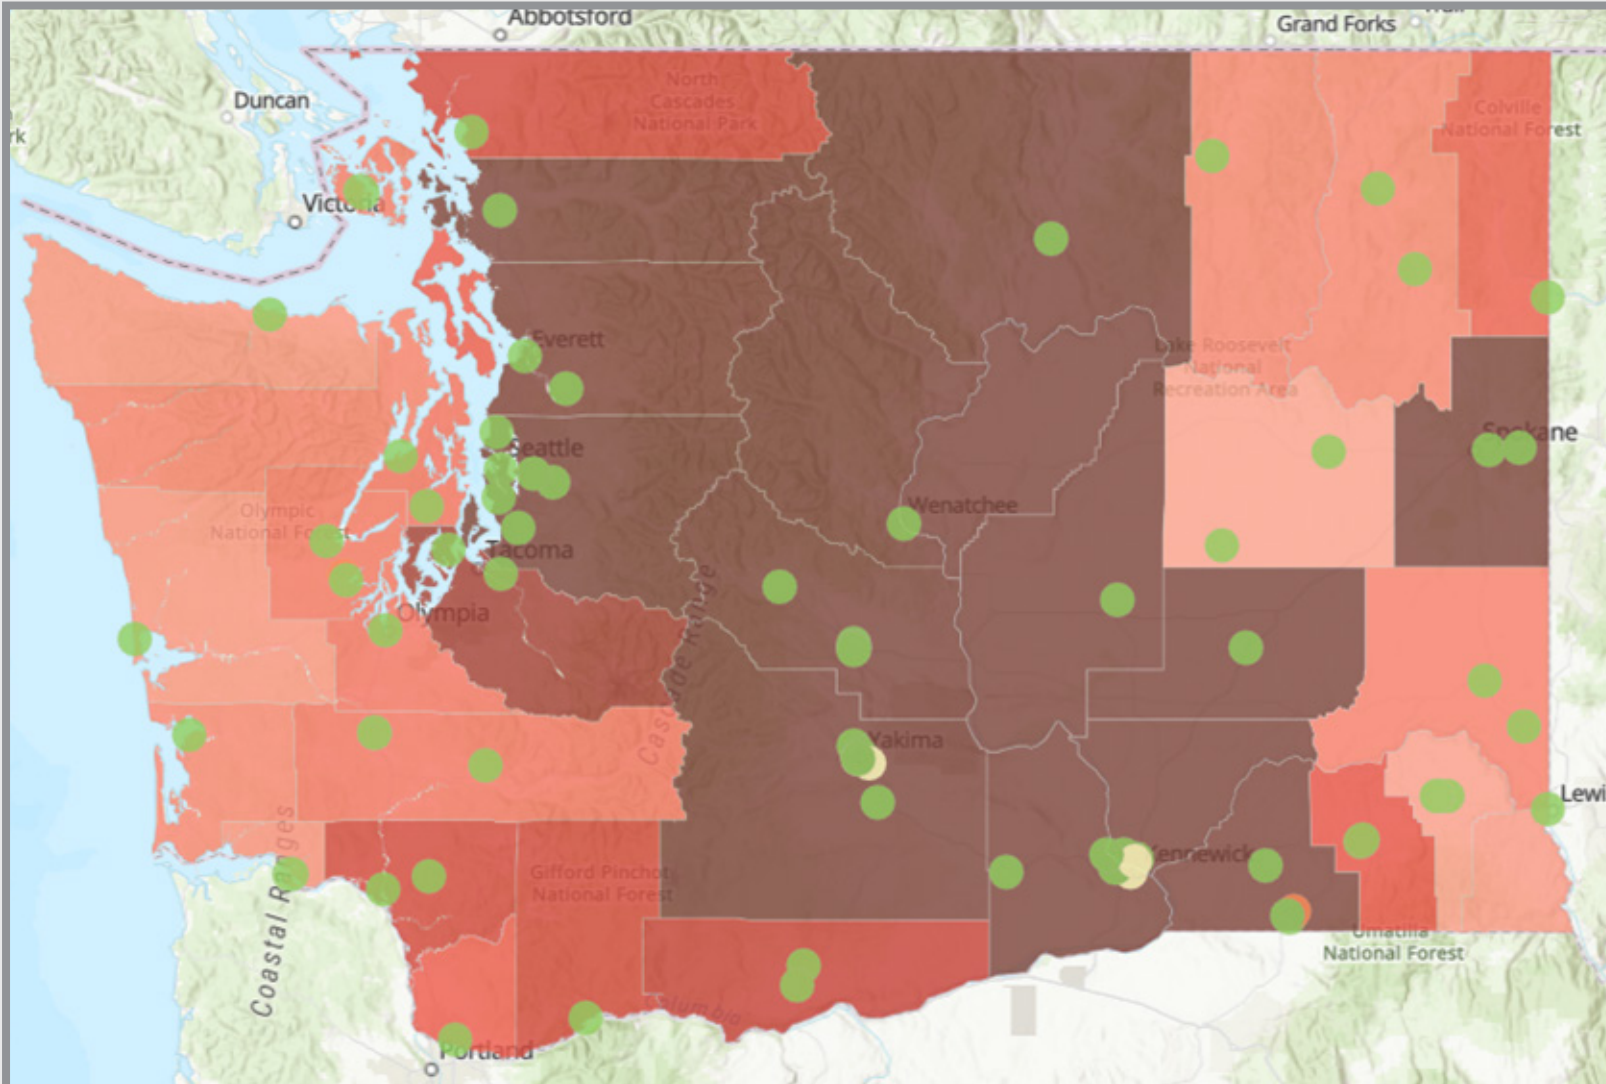

Isolation and Quarantine Capacity

Number of Quarantine Beds

1,136

Number of Used Quarantine Beds

37

Number of Isolation Beds

1,148

Number of Used Isolation Beds

146

Shading is indicative of density of cases and representative of density of case normalized by population.